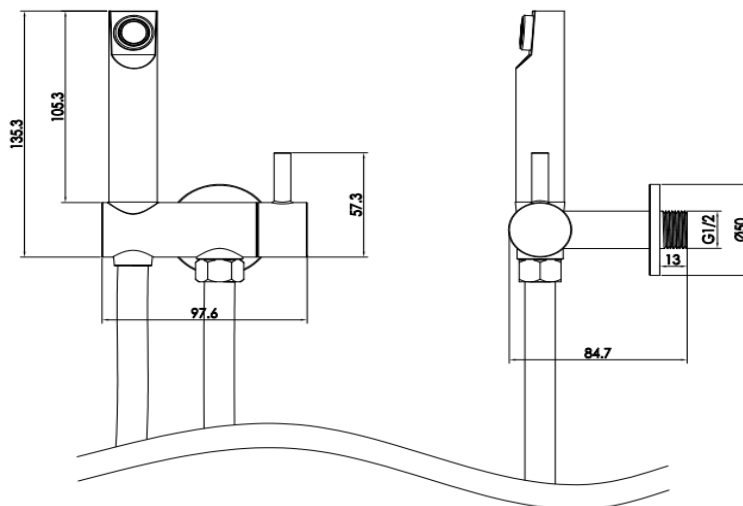

TECHNICAL DRAWING

Copyright © Rigel Technology (S) Pte Ltd. All rights reserved. Terms of Use.